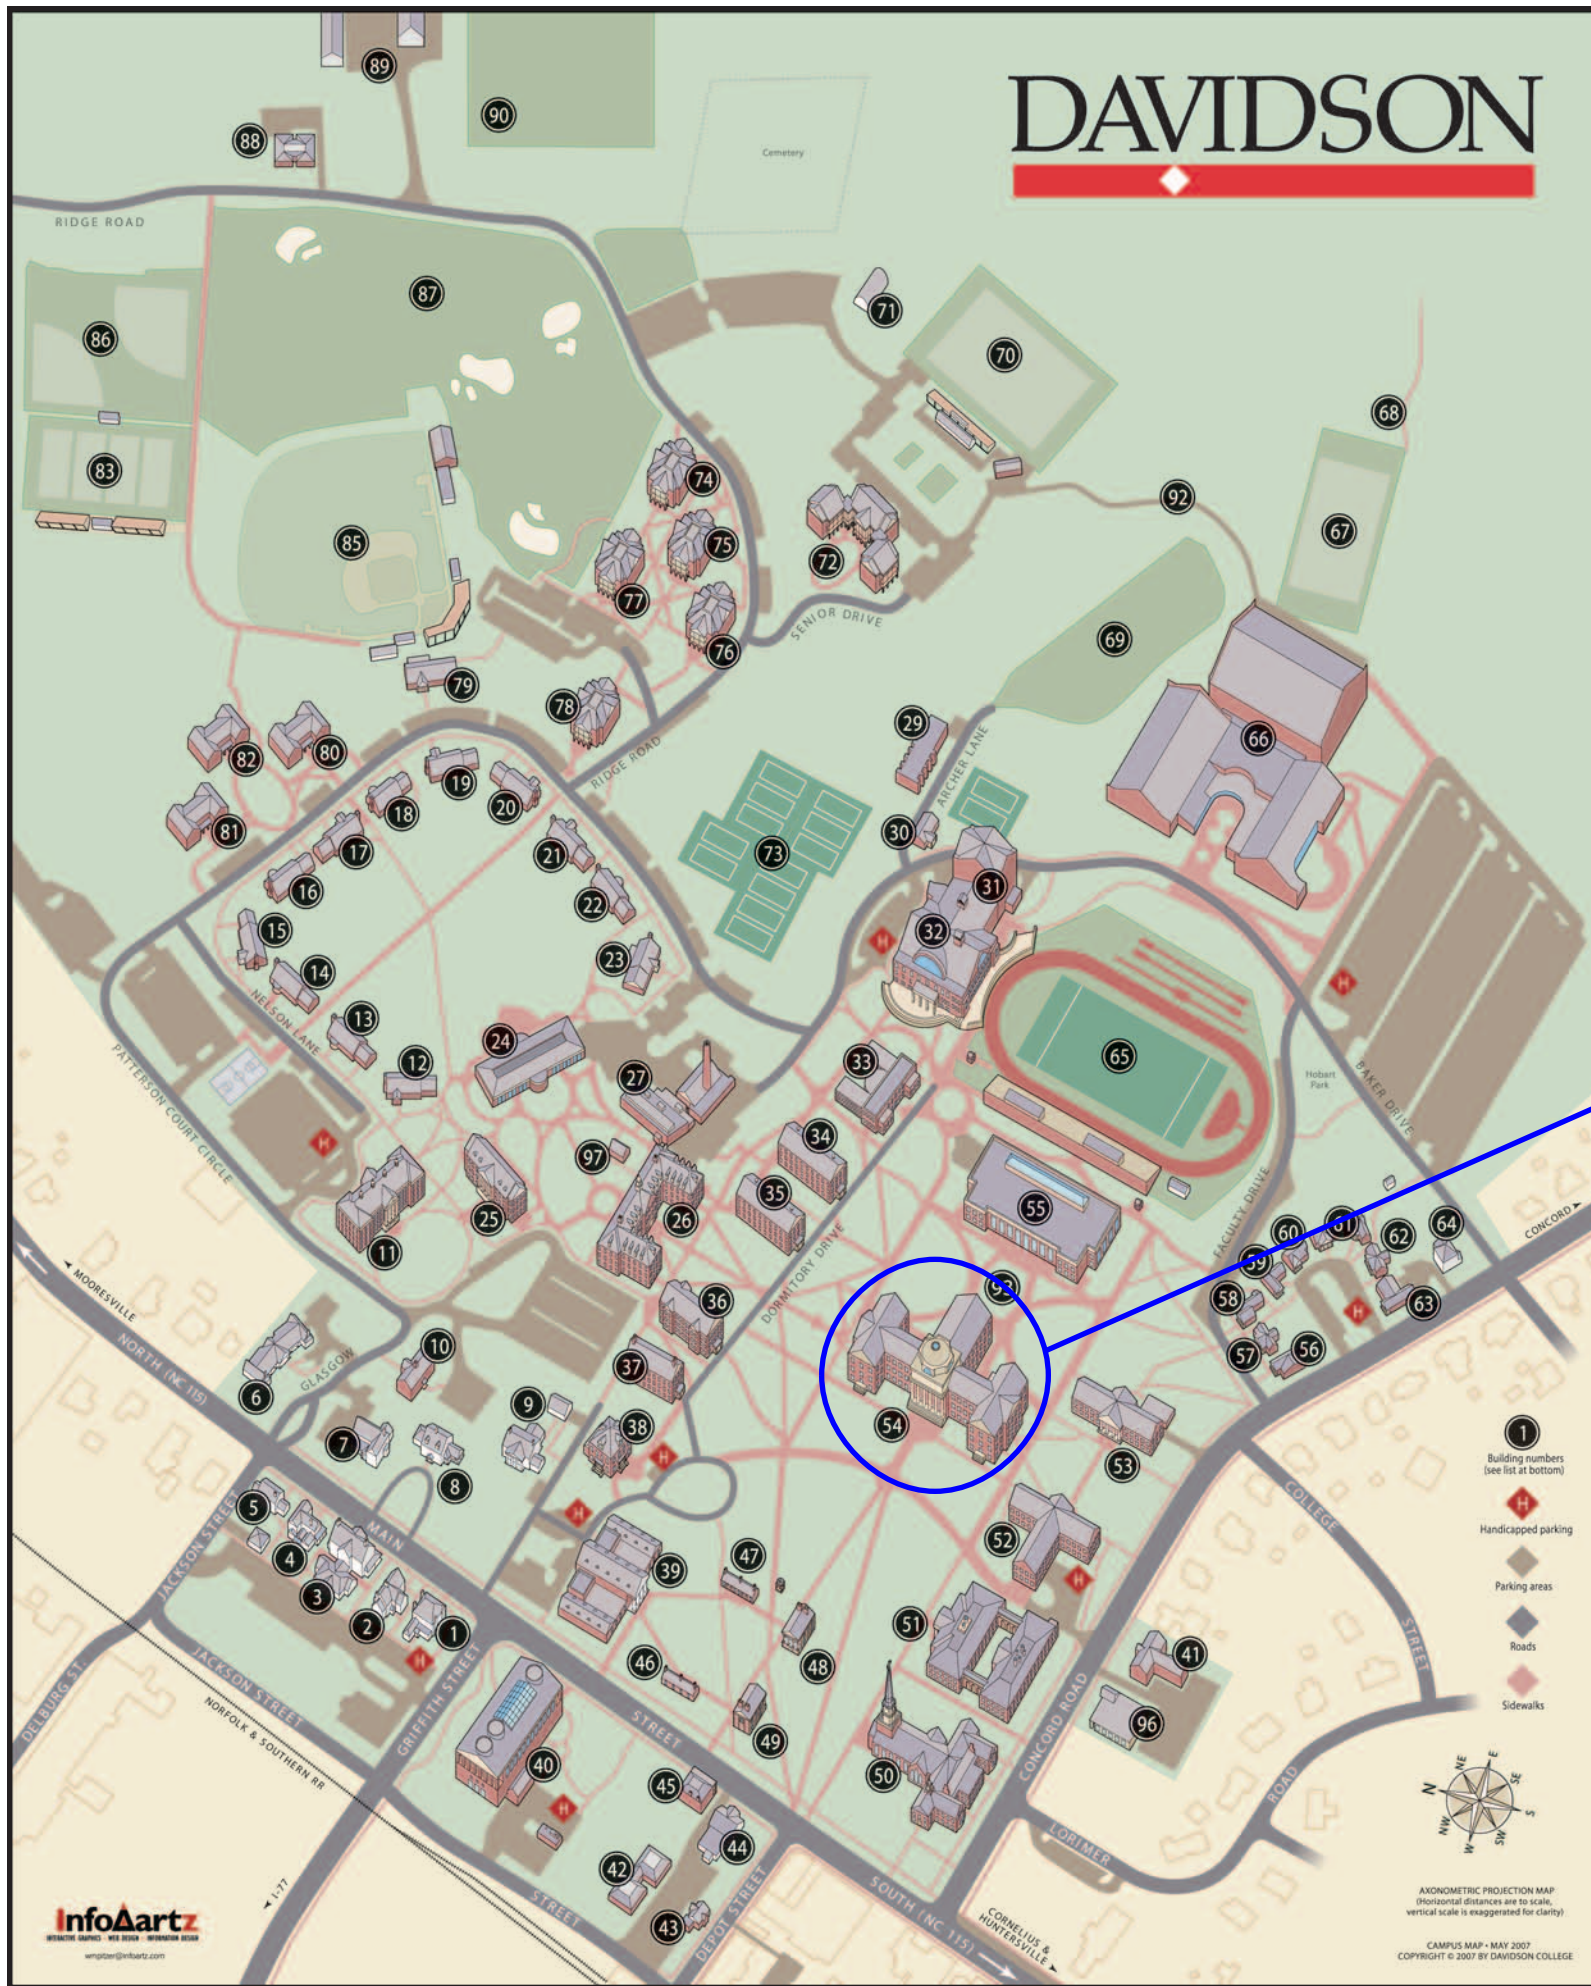

DAVIDSON

Campus Locator

Admission Office/Grey House	1	Education Office	58	Physical Plant Business Office	88
Akers Residence Hall	82	Elm Row	47	Physical Plant Shops & Warehouse	89
Alumni Relations/Blackwell House	8	Eumenean Hall	49	Pi Kappa Alpha	12
Alumni Soccer Stadium	70	Financial Aid Office/Harding House	2	Planning and Institutional Research	60
Alvarez College Union/Knobloch Campus Center	32	Flowe Residence Hall	78	Practice Field	67
Baker Sports Complex	66	Football Practice Field	69	President's House	9
Baker-Watt Science Complex	51	Freedom Schools	61	Preyer/Medical Humanities/ROTC	41
Belk Residence Hall	26	Glasgow House	10	Public Safety	11
Belk Turf Facility/Field Hockey	83	Grants & Contracts Office	61	Purchasing	60
Belk Visual Arts Center	40	Greenhouse	71	Residence Life Office	26
Black Student Coalition	21	Hamilton House	64	Richardson Plaza/Sculpture Garden	93
Business Services Main Office	56	Hart Residence Hall	77	Richardson Residence Hall	25
Business Services Student Accounts	57	Human Resources Office	63	Richardson Stadium	65
Cannon Residence Hall	35	Intramural Fields	86	ROTC	41
Carnegie Guest House	38	Irwin Residence Hall	81	Rusk House	22
Carolina Inn	45	ITS Central Services	42	Ryburn Residence Hall	76
Chambers Building	54	ITS Personal Computer Services	43	Sentelle Residence Hall	34
Chidsey Leadership Program	61	ITS User Services	44	Sigma Alpha Epsilon	17
College Communications/Julia Johnston House	4	Jamieson Residence Hall	74	Sigma Phi Epsilon	13
College Relations/Smith House	7	July Experience	59	Sloan Music Center (Tyler-Tallman Hall)	52
Connor House	15	Kappa Alpha	23	Soccer Stadium Walkway	92
Covington Golf Course	87	Kappa Sigma	19	Sparrow's Nest	97
Covington Tennis Courts	73	Knobloch Campus Center	31, 32	Stowe Tennis House	30
Cross-Country Trail Entrance	68	Knox Residence Hall	80	Student Health/Counseling	6
Cunningham Fine Arts (Hodson Hall)	39	Laundry	27	Tomlinson Residence Hall	11
Davidson College Presbyterian Church (Lingle Chapel)	50	Lilly Program	62	Turner House	79
Davidson College Presbyterian Church Congregation House	96	Little Residence Hall	37	Vail Commons	24
Dean Rusk International Studies	33	Martin Chemistry Laboratory	53	Van Every/Smith Galleries	40
Duke Family Performance Hall/Knobloch Campus Center	31	Martin Court "B" Residence Hall	75	Varsity Practice Field	90
Duke Residence Hall	33	Martin Court "F" Residence Hall	72	Warner Hall	18
E. H. Little Library	55	Oak Row	46	Watts Residence Hall	36
Ecological Co-op House	5	Outpost	20	WDAV/Newell Building	3
		Phi Delta Theta	16	Wilson Field (Baseball)	85
		Phi Gamma Delta	14		
		Philanthropic Hall	48		